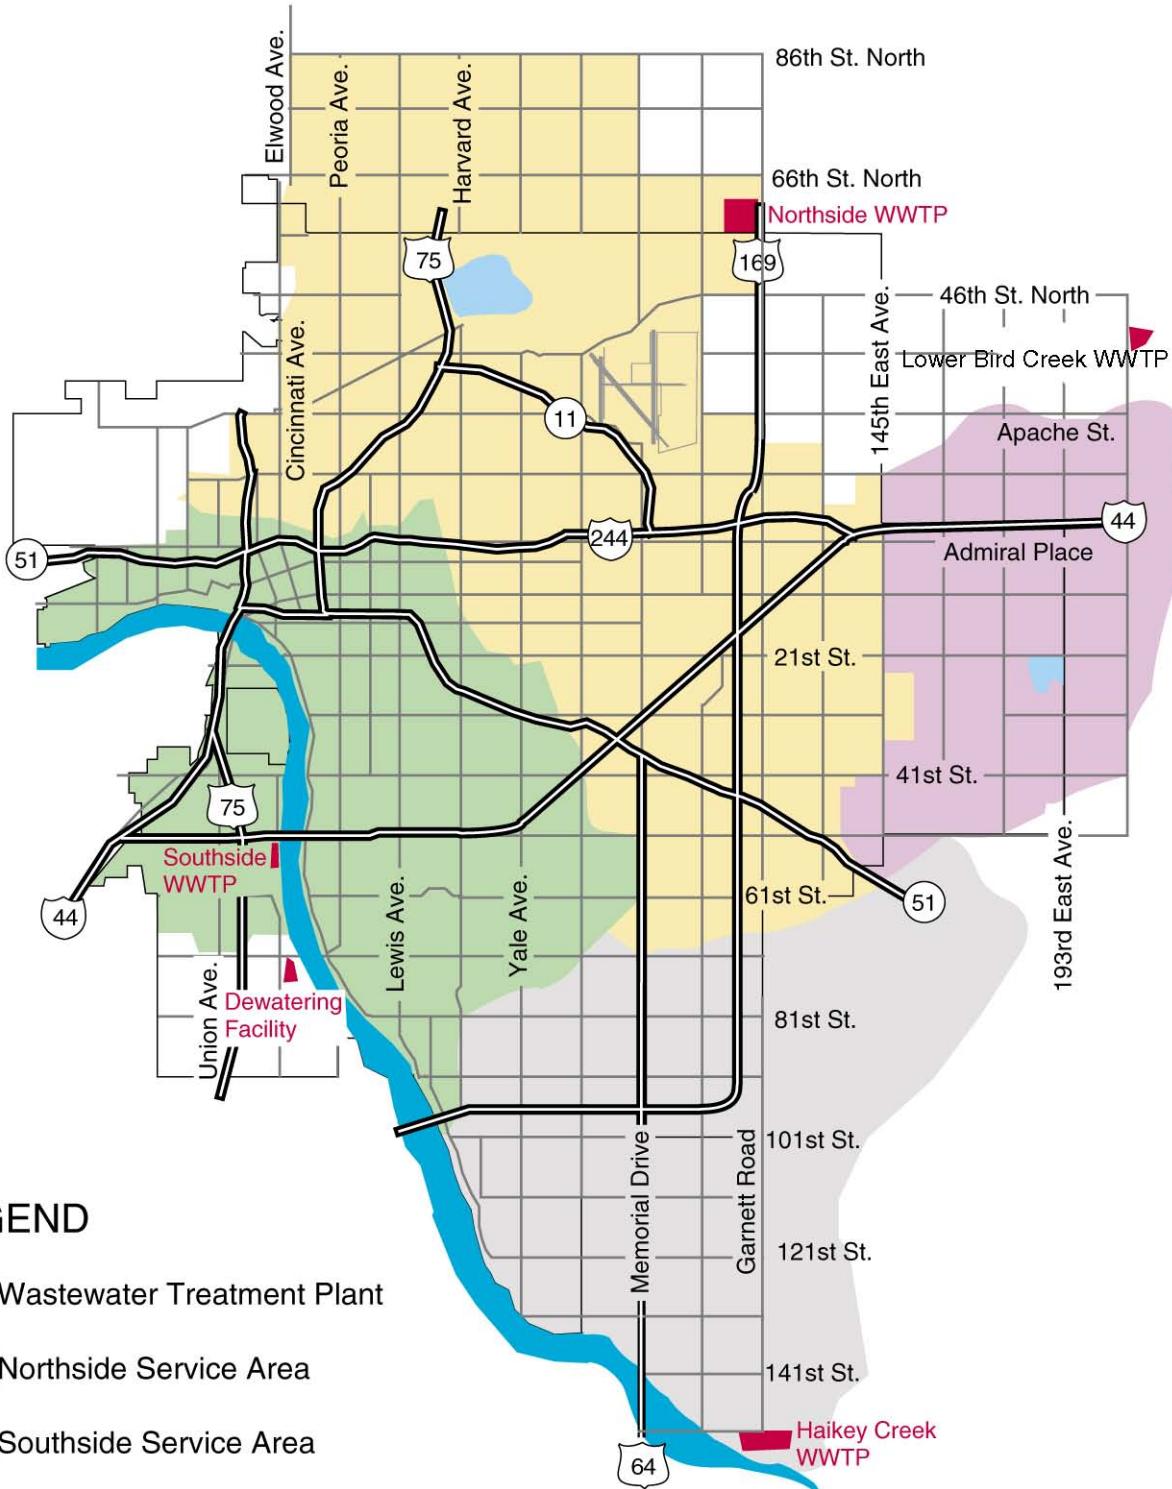

Tulsa's Wastewater Service Areas

LEGEND

-  Wastewater Treatment Plant
-  Northside Service Area
-  Southside Service Area
-  Haikey Creek Service Area
-  Lower Bird Creek Service Area