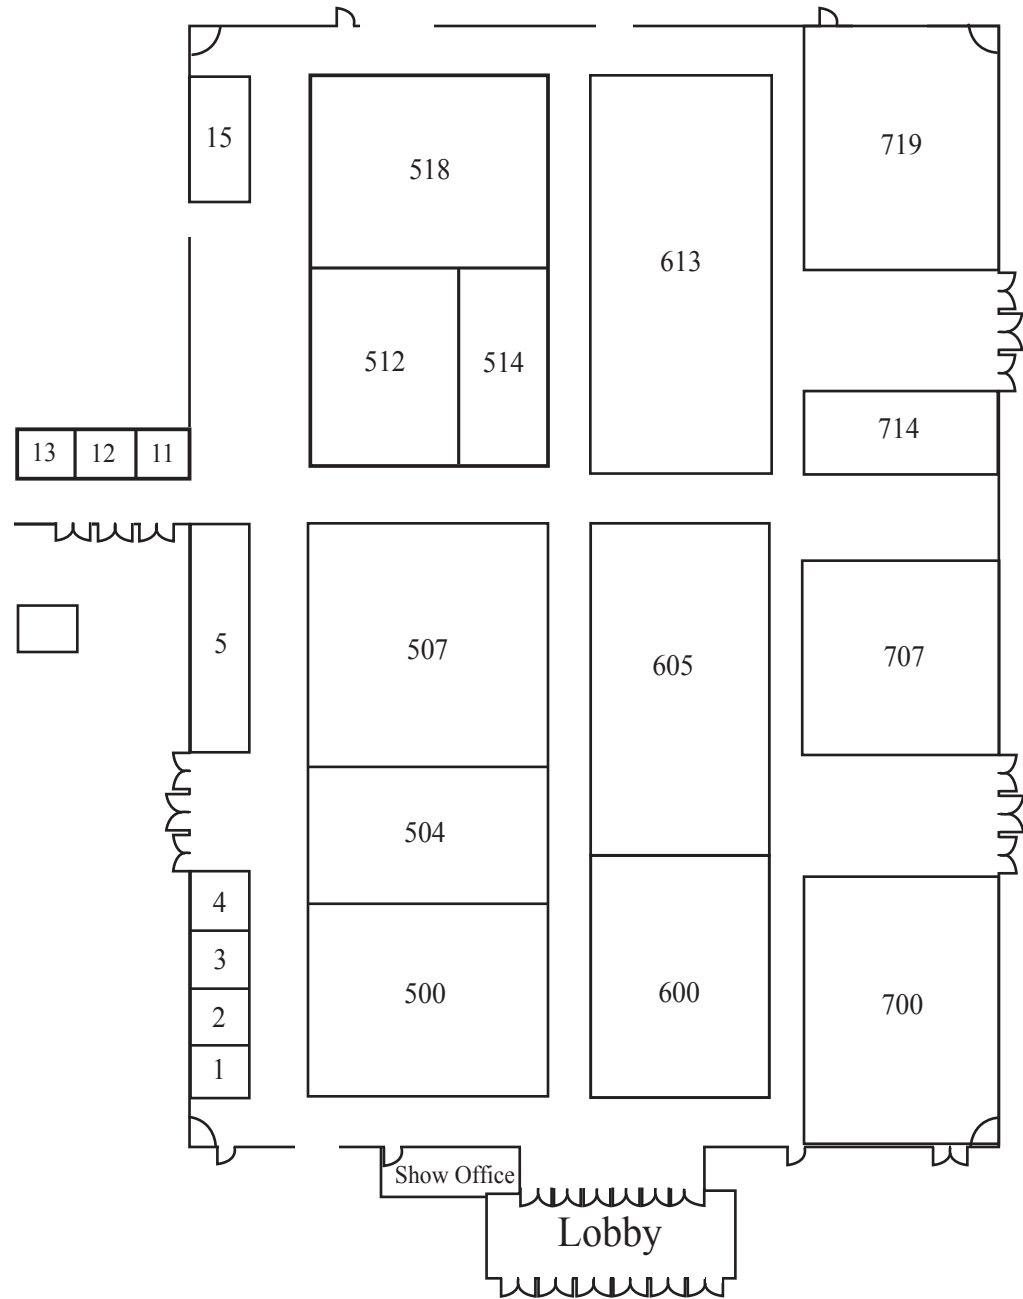

2012 WBAY Boat Show Floor Plan

Brown County Arena

Shopko Hall