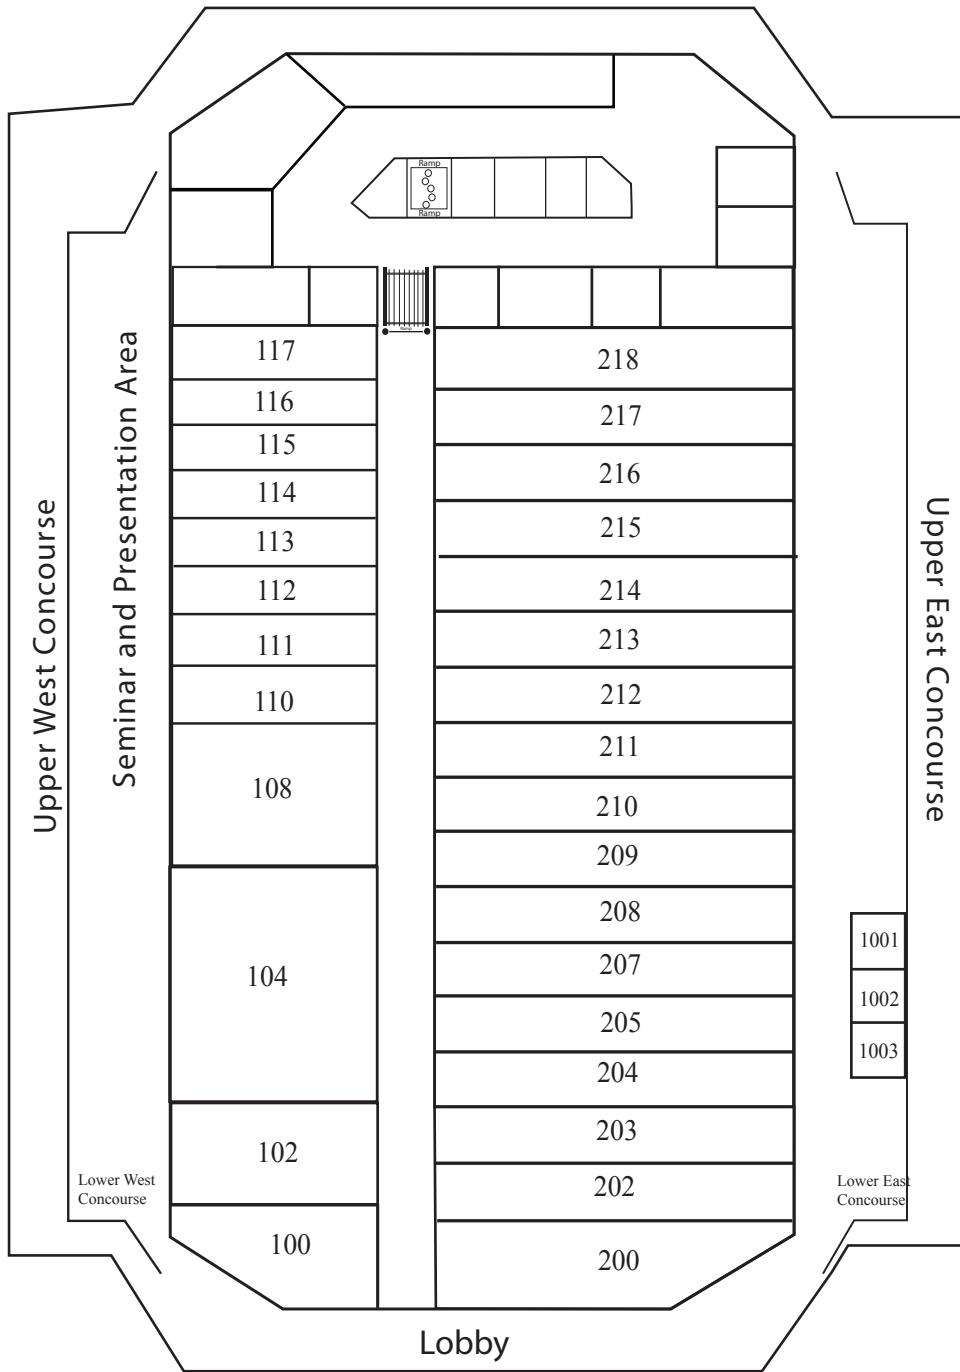

2012 WBAY Boat Show Floor Plan

Brown County Arena

Shopko Hall