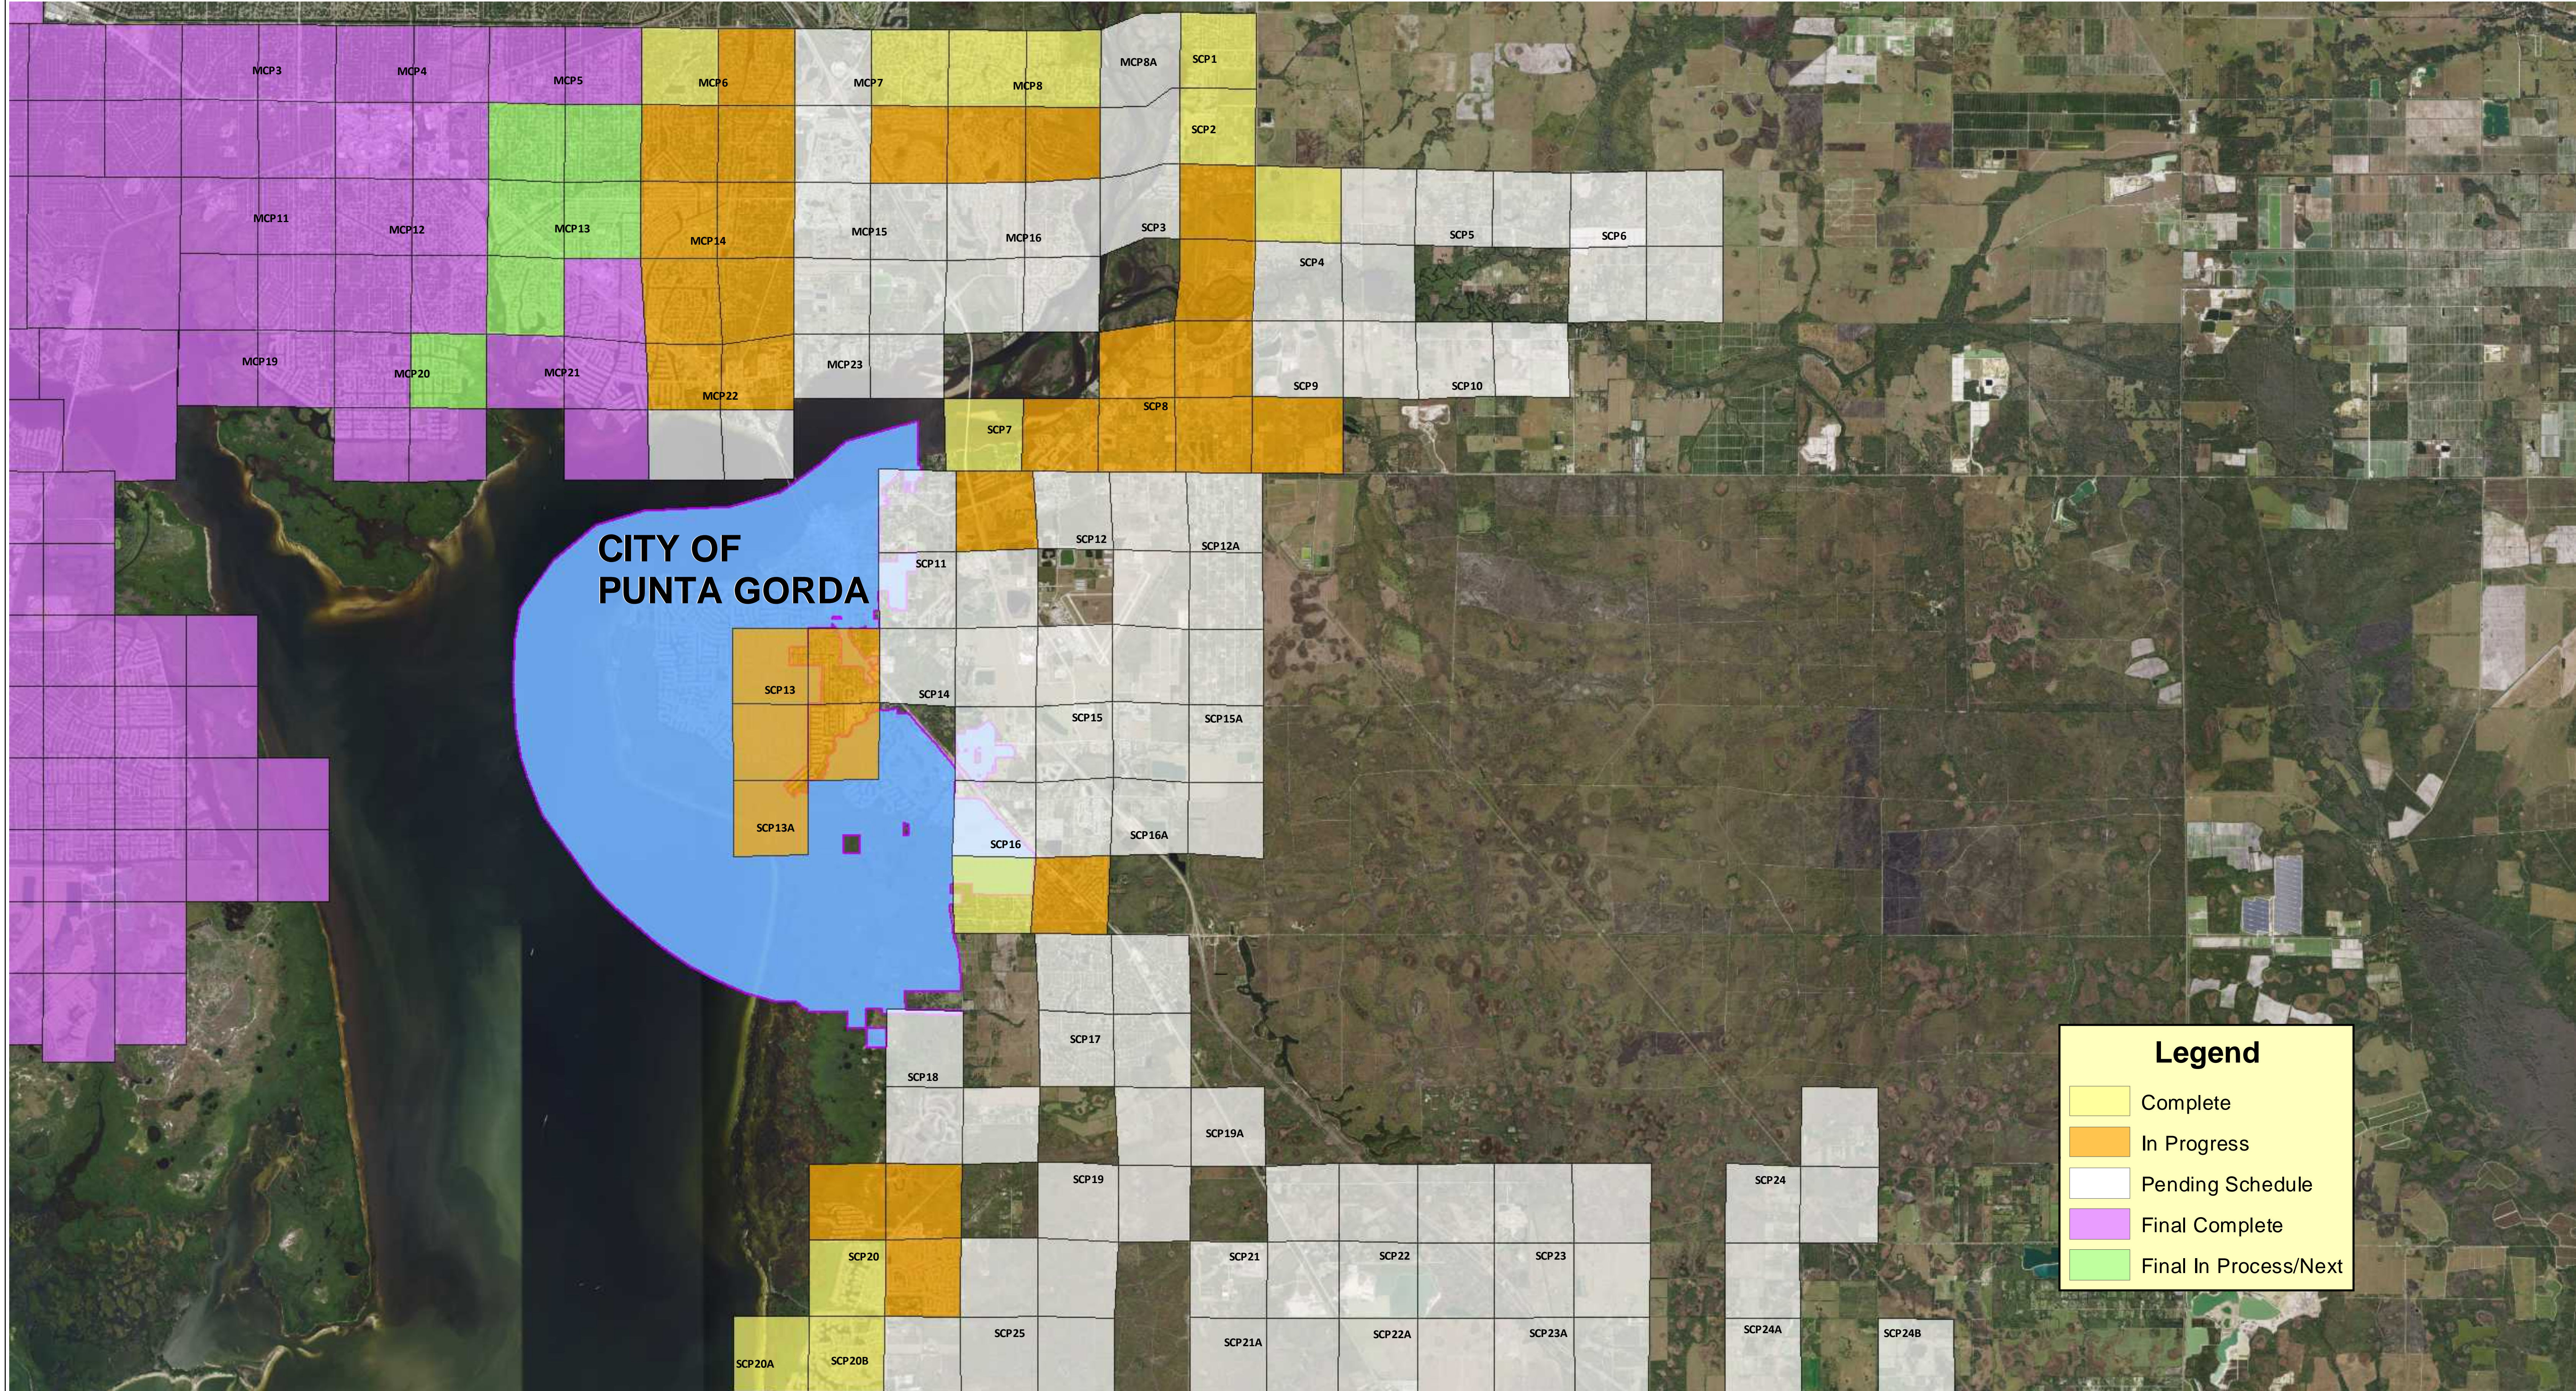

CHARLOTTE COUNTY

Storm Debris Collection

Status as of 12/1/2017

Public Works
Department

Sarasota County

Desoto County

**CITY OF
PUNTA GORDA**

Legend

- Complete
- In Progress
- Pending Schedule
- Final Complete
- Final In Process/Next

This map is a representation of the current status of the storm debris collection program. It is not intended to be used as a legal document. The information on this map is for informational purposes only and does not constitute a contract. The information on this map is subject to change without notice. The information on this map is not to be used for any other purpose. The information on this map is not to be used for any other purpose.