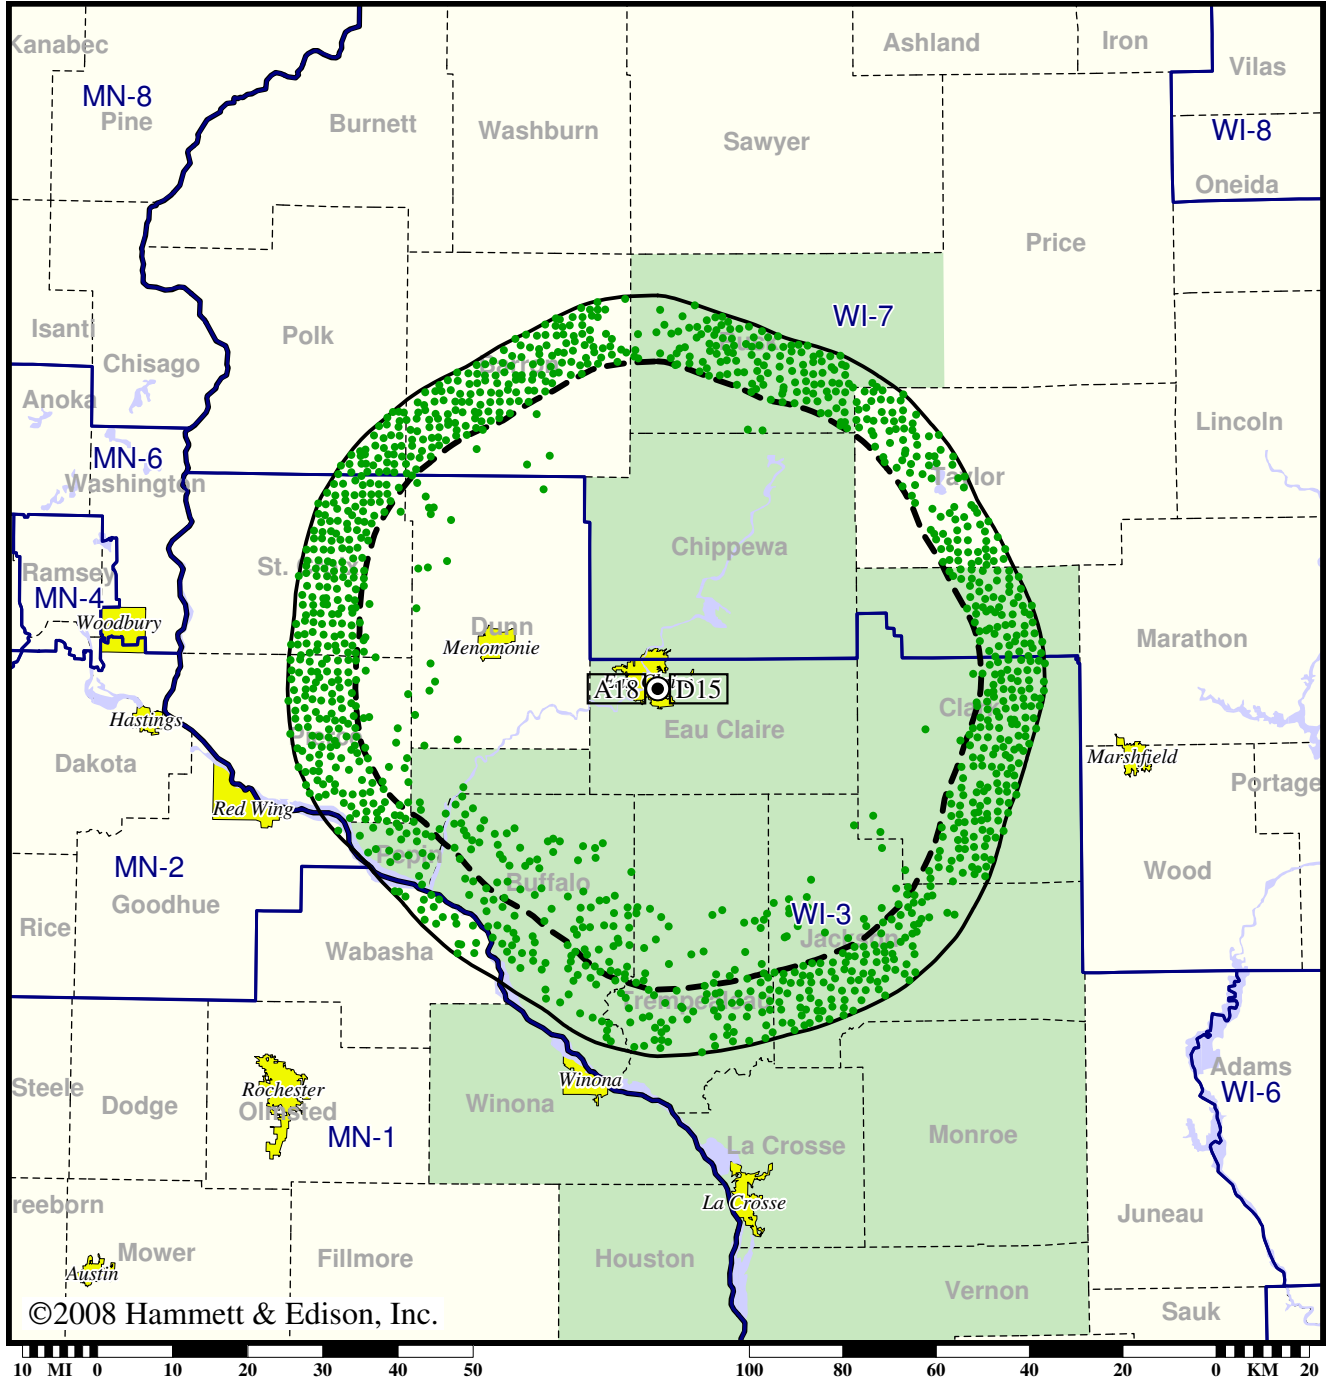

Station WQOW-TV • Analog Channel 18, DTV Channel 15 • Eau Claire, WI

Expected Change In Coverage: Post-Transition Appendix B Facility

Appendix B (solid): 200 kW ERP at 280 m HAAT, Network: ABC  
vs. Analog (dashed): 912 kW ERP at 280 m HAAT, Network: ABC

Market: La Crosse-Eau Claire, WI

- Coverage gained after DTV transition
- (no symbol) No change in coverage